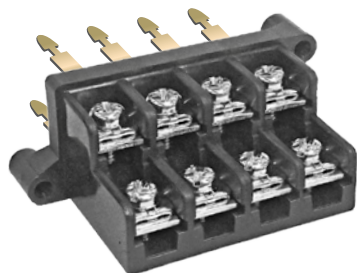

TE2-125-04

Terminal style:25