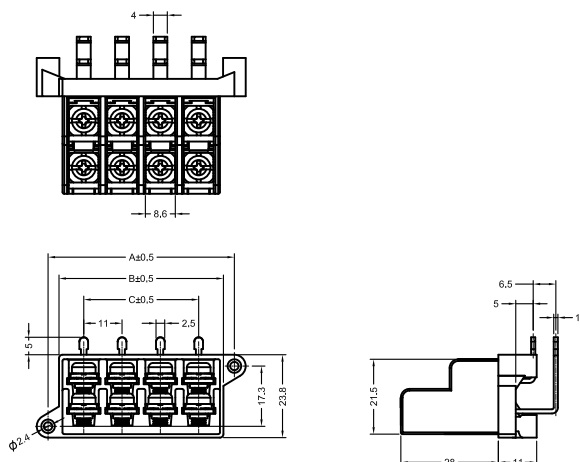

.433" Audio Terminal Blocks

TYPE:TEH-1

Pitch:11.00mm

TE2-114-04

Terminal style:14