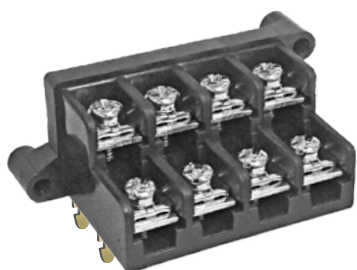

TE2-134-04

Terminal style:34

Poles	2	3	4	5	6	7	8	9	10	11	12	13	14	15	16
A(mm)	31.50	42.50	53.50	64.50	75.50	86.50	97.50	108.50	119.50	130.50	141.50				
B(mm)	25.20	36.20	47.20	58.20	69.20	80.20	91.20	102.20	113.20	124.20	135.20				
C(mm)	11.00	22.00	33.00	44.00	55.00	66.00	77.00	88.00	99.00	110.00	121.00