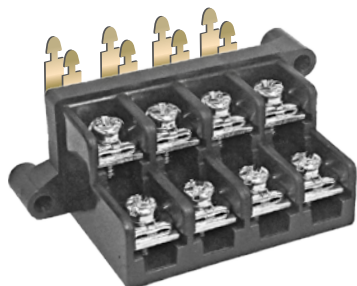

.433" Audio Terminal Blocks

TYPE:TEH-1

Pitch:11.00mm

TE2-114-04

Terminal style:14