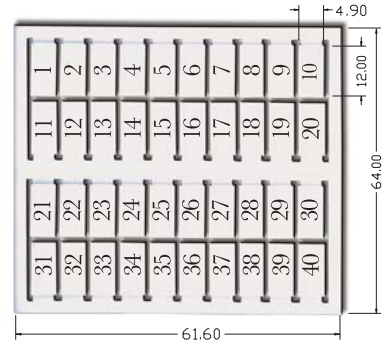

- 安裝及拆卸容易
- 提供各種字形之印製
- 印刷字體不易脫落
- 空白片可供客戶自行書寫
- 多種不同尺寸規格提供選擇

Marking Tags to provide logical and clear identification of the modular terminal blocks.

W

Marking Tags

WZ

~ TO ~

WZ

~ TO ~

WZ

~ TO ~

WZ

~ TO ~

WZ

~ TO ~

Marking Tags

WK

Marker Type	W4	W4K-1/50	W4K-51/100	W4K-A/Z	W4K-1/1	W4K-1/5	W4K-6/10	W4K-11/15	W4K-16/20	W4K-21/25	W4K-26/30	W4K-31/35	W4K-36/40	W4K-41/45	W4K-46/50
		W4Z-1/50	W4Z-51/100	W4Z-A/Z	W4Z1/1	W4Z-1/5	W4Z-6/10	W4Z-11/15	W4Z-16/20	W4Z-21/25	W4Z-26/30	W4Z-31/35	W4Z-36/40	W4Z-41/45	W4Z-46/50
Printing per card	Blank	1~50	51~100	A~Z	1(50x)	1~5(10x) (5 series)	6~10(10x) (5 series)	11~15(10x) (5 series)	16~20(10x) (5 series)	21~25(10x) (5 series)	26~30(10x) (5 series)	31~35(10x) (5 series)	36~40(10x) (5 series)	41~45(10x) (5 series)	46~50(10x) (5 series)
W/H (mm)	4.5x10														
Qty	400														
Model Nos.	SDU4, SDU4/3, SDU4/4, SDU6, SDU6/3, SDU10, SDU10/3, SPE4, SPE4/3, SPE4/4, SPE6, SPE6/3, SPE10, SPE10/3, SDU2.5, SDU2.5/3, SDU2.5/4, SPE2.5, SPE2.5/3, SPE2.5/4,														