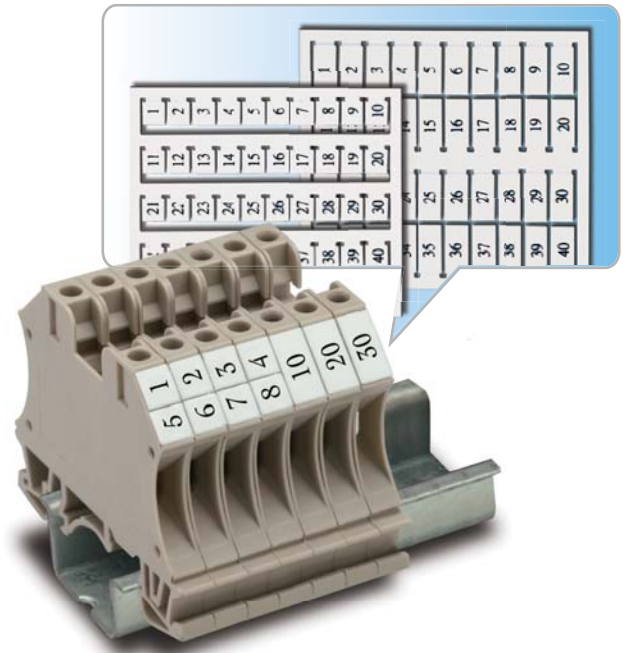

Marking Tags

- Easy installation & disassembly
- Providing printing of various kinds of font
- Firm printing (not easily falling off)
- Blank marking tags for marking by customer
- Various kinds of specification upon request

- 安裝及拆卸容易
- 提供各種字形之印製
- 印刷字體不易脫落
- 空白片可供客戶自行書寫
- 多種不同尺寸規格提供選擇

Marking Tags to provide logical and clear identification of the modular terminal blocks.

W

Marking Tags

WZ

~ TO ~

WZ

~ TO ~