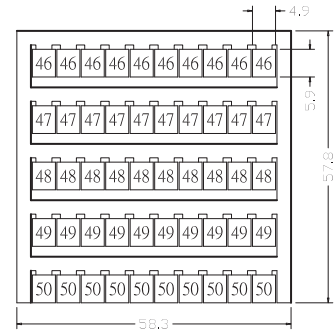

- 安裝及拆卸容易
- 提供各種字形之印製
- 印刷字體不易脫落
- 空白片可供客戶自行書寫
- 多種不同尺寸規格提供選擇

Marking Tags to provide logical and clear identification of the modular terminal blocks.

W

Marking Tags

WZ

~ TO ~

WZ

~ TO ~

Marker Type	W4	W4K-1/50	W4K-51/100	W4K-A/Z	W4K-1/1	W4K-1/5	W4K-6/10	W4K-11/15	W4K-16/20	W4K-21/25	W4K-26/30	W4K-31/35	W4K-36/40	W4K-41/45	W4K-46/50
		W4Z-1/50	W4Z-51/100	W4Z-A/Z	W4Z1/1	W4Z-1/5	W4Z-6/10	W4Z-11/15	W4Z-16/20	W4Z-21/25	W4Z-26/30	W4Z-31/35	W4Z-36/40	W4Z-41/45	W4Z-46/50
Printing per card	Blank	1~50	51~100	A~Z	1(50x)	1~5(10x) (5 series)	6~10(10x) (5 series)	11~15(10x) (5 series)	16~20(10x) (5 series)	21~25(10x) (5 series)	26~30(10x) (5 series)	31~35(10x) (5 series)	36~40(10x) (5 series)	41~45(10x) (5 series)	46~50(10x) (5 series)
W/H (mm)	4.5x10														
Qty	400														
Model Nos.	SDU4, SDU4/3, SDU4/4, SDU6, SDU6/3, SDU10, SDU10/3, SPE4, SPE4/3, SPE4/4, SPE6, SPE6/3, SPE10, SPE10/3, SDU2.5, SDU2.5/3, SDU2.5/4, SPE2.5, SPE2.5/3, SPE2.5/4,														