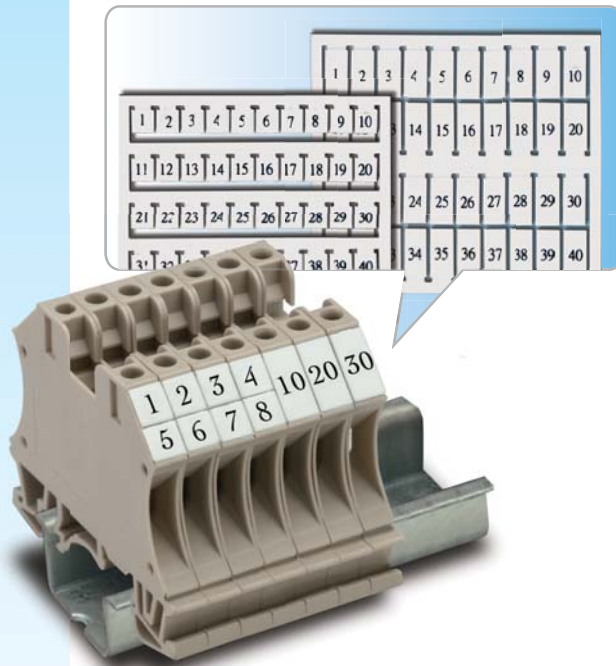

Marking Tags

- Easy installation & disassembly
- Providing printing of various kinds of font
- Firm printing (not easily falling off)
- Blank marking tags for marking by customer
- Various kinds of specification upon request

- 安裝及拆卸容易
- 提供各種字形之印製
- 印刷字體不易脫落
- 空白片可供客戶自行書寫
- 多種不同尺寸規格提供選擇

Marking Tags to provide logical and clear identification of the modular terminal blocks.

W

Marking Tags

WZ

~ TO ~

WZ

~ TO ~