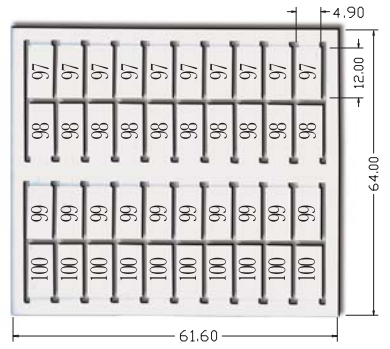

- 安裝及拆卸容易
- 提供各種字形之印製
- 印刷字體不易脫落
- 空白片可供客戶自行書寫
- 多種不同尺寸規格提供選擇

Marking Tags to provide logical and clear identification of the modular terminal blocks.

W

Marking Tags

WZ

~ TO ~

WZ

~ TO ~

WK

~ TO ~

WK

~ TO ~

WK

~ TO ~

WK

~ TO ~

Marker Type	W4	W4K-1/50	W4K-51/100	W4K-A/Z	W4K-1/1	W4K-1/5	W4K-6/10	W4K-11/15	W4K-16/20	W4K-21/25	W4K-26/30	W4K-31/35	W4K-36/40	W4K-41/45	W4K-46/50
		W4Z-1/50	W4Z-51/100	W4Z-A/Z	W4Z1/1	W4Z-1/5	W4Z-6/10	W4Z-11/15	W4Z-16/20	W4Z-21/25	W4Z-26/30	W4Z-31/35	W4Z-36/40	W4Z-41/45	W4Z-46/50
Printing per card	Blank	1~50	51~100	A~Z	1(50x)	1~5(10x) (5 series)	6~10(10x) (5 series)	11~15(10x) (5 series)	16~20(10x) (5 series)	21~25(10x) (5 series)	26~30(10x) (5 series)	31~35(10x) (5 series)	36~40(10x) (5 series)	41~45(10x) (5 series)	46~50(10x) (5 series)
W/H (mm)	4.5x10														
Qty	400														
Model Nos.	SDU4, SDU4/3, SDU4/4, SDU6, SDU6/3, SDU10, SDU10/3, SPE4, SPE4/3, SPE4/4, SPE6, SPE6/3, SPE10, SPE10/3, SDU2.5, SDU2.5/3, SDU2.5/4, SPE2.5, SPE2.5/3, SPE2.5/4,														