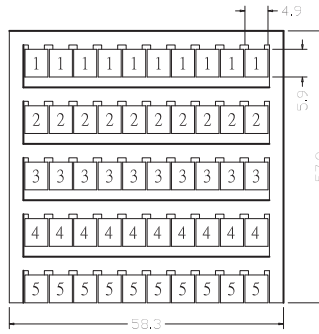

- 安裝及拆卸容易
- 提供各種字形之印製
- 印刷字體不易脫落
- 空白片可供客戶自行書寫
- 多種不同尺寸規格提供選擇

Marking Tags to provide logical and clear identification of the modular terminal blocks.

W

Marking Tags

WZ

~ TO ~

WZ

~ TO ~

Marker Type	W4	W4K-1/50	W4K-51/100	W4K-A/Z	W4K-1/1	W4K-1/5	W4K-6/10	W4K-11/15	W4K-16/20	W4K-21/25	W4K-26/30	W4K-31/35	W4K-36/40	W4K-41/45	W4K-46/50
		W4Z-1/50	W4Z-51/100	W4Z-A/Z	W4Z1/1	W4Z-1/5	W4Z-6/10	W4Z-11/15	W4Z-16/20	W4Z-21/25	W4Z-26/30	W4Z-31/35	W4Z-36/40	W4Z-41/45	W4Z-46/50
Printing per card	Blank	1~50	51~100	A~Z	1(50x)	1~5(10x) (5 series)	6~10(10x) (5 series)	11~15(10x) (5 series)	16~20(10x) (5 series)	21~25(10x) (5 series)	26~30(10x) (5 series)	31~35(10x) (5 series)	36~40(10x) (5 series)	41~45(10x) (5 series)	46~50(10x) (5 series)
W/H (mm)	4.5x10														
Qty	400														
Model Nos.	SDU4, SDU4/3, SDU4/4, SDU6, SDU6/3, SDU10, SDU10/3, SPE4, SPE4/3, SPE4/4, SPE6, SPE6/3, SPE10, SPE10/3, SDU2.5, SDU2.5/3, SDU2.5/4, SPE2.5, SPE2.5/3, SPE2.5/4,														