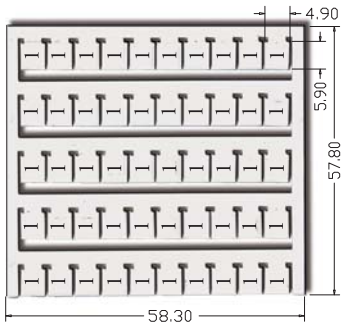

- 安裝及拆卸容易
- 提供各種字形之印製
- 印刷字體不易脫落
- 空白片可供客戶自行書寫
- 多種不同尺寸規格提供選擇

Marking Tags to provide logical and clear identification of the modular terminal blocks.

W

Marking Tags

WZ

~ TO ~

WZ

~ TO ~

WK

~ TO ~

WK

~ TO ~

WK

~ TO ~

WK

~ TO ~

Marker Type	W4	W4K-1/50	W4K-51/100	W4K-A/Z	W4K-1/1	W4K-1/5	W4K-6/10	W4K-11/15	W4K-16/20	W4K-21/25	W4K-26/30	W4K-31/35	W4K-36/40	W4K-41/45	W4K-46/50
		W4Z-1/50	W4Z-51/100	W4Z-A/Z	W4Z1/1	W4Z-1/5	W4Z-6/10	W4Z-11/15	W4Z-16/20	W4Z-21/25	W4Z-26/30	W4Z-31/35	W4Z-36/40	W4Z-41/45	W4Z-46/50
Printing per card	Blank	1~50	51~100	A~Z	1(50x)	1~5(10x) (5 series)	6~10(10x) (5 series)	11~15(10x) (5 series)	16~20(10x) (5 series)	21~25(10x) (5 series)	26~30(10x) (5 series)	31~35(10x) (5 series)	36~40(10x) (5 series)	41~45(10x) (5 series)	46~50(10x) (5 series)
W/H (mm)	4.5x10														
Qty	400														
Model Nos.	SDU4, SDU4/3, SDU4/4, SDU6, SDU6/3, SDU10, SDU10/3, SPE4, SPE4/3, SPE4/4, SPE6, SPE6/3, SPE10, SPE10/3, SDU2.5, SDU2.5/3, SDU2.5/4, SPE2.5, SPE2.5/3, SPE2.5/4,														