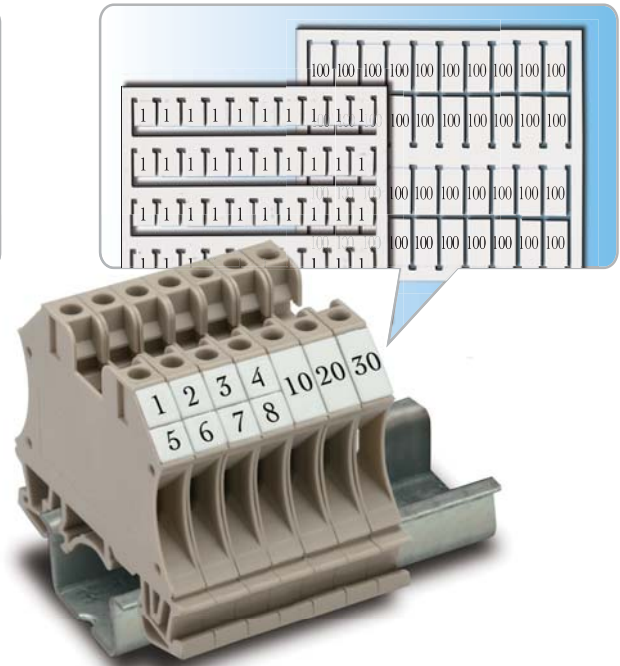

Marking Tags

- Easy installation & disassembly
- Providing printing of various kinds of font
- Firm printing (not easily falling off)
- Blank marking tags for marking by customer
- Various kinds of specification upon request

- 安裝及拆卸容易
- 提供各種字形之印製
- 印刷字體不易脫落
- 空白片可供客戶自行書寫
- 多種不同尺寸規格提供選擇

Marking Tags to provide logical and clear identification of the modular terminal blocks.

W

Marking Tags

WZ

~ TO ~

WZ

~ TO ~