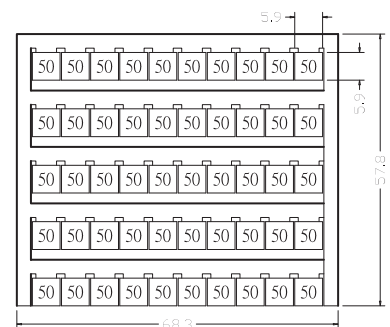

Marking Tags

WZ

~ TO ~

WZ

~ TO ~

WZ

~ TO ~

WZ

~ TO ~

WZ

~ TO ~