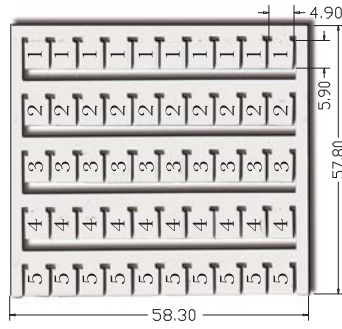

Marking Tags

WK

WK

~ TO ~

WK

~ TO ~

WK

~ TO ~

WK

~ TO ~