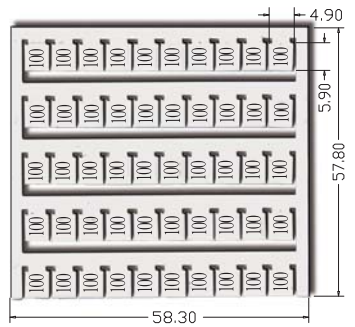

- 安裝及拆卸容易
- 提供各種字形之印製
- 印刷字體不易脫落
- 空白片可供客戶自行書寫
- 多種不同尺寸規格提供選擇

Marking Tags to provide logical and clear identification of the modular terminal blocks.

W

Marking Tags

WZ

~ TO ~

WZ

~ TO ~

WK

~ TO ~

WK

~ TO ~

WK

~ TO ~

WK

~ TO ~

Marker Type	W4	W4K-1/50	W4K-51/100	W4K-A/Z	W4K-1/1	W4K-1/5	W4K-6/10	W4K-11/15	W4K-16/20	W4K-21/25	W4K-26/30	W4K-31/35	W4K-36/40	W4K-41/45	W4K-46/50
		W4Z-1/50	W4Z-51/100	W4Z-A/Z	W4Z1/1	W4Z-1/5	W4Z-6/10	W4Z-11/15	W4Z-16/20	W4Z-21/25	W4Z-26/30	W4Z-31/35	W4Z-36/40	W4Z-41/45	W4Z-46/50
Printing per card	Blank	1~50	51~100	A~Z	1(50x)	1~5(10x) (5 series)	6~10(10x) (5 series)	11~15(10x) (5 series)	16~20(10x) (5 series)	21~25(10x) (5 series)	26~30(10x) (5 series)	31~35(10x) (5 series)	36~40(10x) (5 series)	41~45(10x) (5 series)	46~50(10x) (5 series)
W/H (mm)	4.5x10														
Qty	400														
Model Nos.	SDU4, SDU4/3, SDU4/4, SDU6, SDU6/3, SDU10, SDU10/3, SPE4, SPE4/3, SPE4/4, SPE6, SPE6/3, SPE10, SPE10/3, SDU2.5, SDU2.5/3, SDU2.5/4, SPE2.5, SPE2.5/3, SPE2.5/4,														