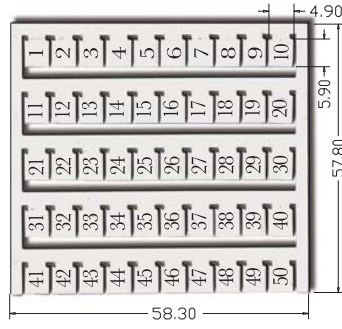

- 安裝及拆卸容易
- 提供各種字形之印製
- 印刷字體不易脫落
- 空白片可供客戶自行書寫
- 多種不同尺寸規格提供選擇

Marking Tags to provide logical and clear identification of the modular terminal blocks.

W

Marking Tags

WZ

~ TO ~

WZ

~ TO ~

WZ

~ TO ~

WZ

~ TO ~

WZ

~ TO ~

Marking Tags

WK

Marker Type	W4	W4K-1/50	W4K-51/100	W4K-A/Z	W4K-1/1	W4K-1/5	W4K-6/10	W4K-11/15	W4K-16/20	W4K-21/25	W4K-26/30	W4K-31/35	W4K-36/40	W4K-41/45	W4K-46/50
		W4Z-1/50	W4Z-51/100	W4Z-A/Z	W4Z1/1	W4Z-1/5	W4Z-6/10	W4Z-11/15	W4Z-16/20	W4Z-21/25	W4Z-26/30	W4Z-31/35	W4Z-36/40	W4Z-41/45	W4Z-46/50
Printing per card	Blank	1~50	51~100	A~Z	1(50x)	1~5(10x) (5 series)	6~10(10x) (5 series)	11~15(10x) (5 series)	16~20(10x) (5 series)	21~25(10x) (5 series)	26~30(10x) (5 series)	31~35(10x) (5 series)	36~40(10x) (5 series)	41~45(10x) (5 series)	46~50(10x) (5 series)
W/H (mm)	4.5x10														
Qty	400														
Model Nos.	SDU4, SDU4/3, SDU4/4, SDU6, SDU6/3, SDU10, SDU10/3, SPE4, SPE4/3, SPE4/4, SPE6, SPE6/3, SPE10, SPE10/3, SDU2.5, SDU2.5/3, SDU2.5/4, SPE2.5, SPE2.5/3, SPE2.5/4,														

Marker Type	W5	W5K-1/50	W5K-51/100	W5K-A/Z	W5K-1/1	W5K-1/5	W5K-6/10	W5K-11/15	W5K-16/20	W5K-21/25	W5K-26/30	W5K-31/35	W5K-36/40	W5K-41/45	W5K-46/50
		W5Z-1/50	W5Z-51/100	W5Z-A/Z	W5Z1/1	W5Z-1/5	W5Z-6/10	W5Z-11/15	W5Z-16/20	W5Z-21/25	W5Z-26/30	W5Z-31/35	W5Z-36/40	W5Z-41/45	W5Z-46/50
Printing per card	Blank	1~50	51~100	A~Z	1(50x)	1~5(10x) (5 series)	6~10(10x) (5 series)	11~15(10x) (5 series)	16~20(10x) (5 series)	21~25(10x) (5 series)	26~30(10x) (5 series)	31~35(10x) (5 series)	36~40(10x) (5 series)	41~45(10x) (5 series)	46~50(10x) (5 series)
W/H (mm)	5x6														
Qty	500														
Model Nos.	CDU2.5, CDU2.5N, CDK2.5, CPE2.5, CTR2.5, CSD2.5, SDU2.5, SDU2.5/3, SDU2.5/4, SDK2.5, SPE2.5, SPE2.5/3, SPE2.5/4, CDU2.5N														