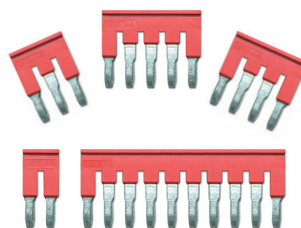

## Accessories 配件

### Comb Link

#### Comb Link

- Are used for external cross connecting terminal blocks.
- The links are insulated for shock proof.

Type				
Terminal Block Model	ODFBS2-3.5 ODFBS3-3.5 ODFBS4-3.5 ODFBS5-3.5 ODFBS10-3.5	ODFBS2-4 ODFBS3-4 ODFBS4-4 ODFBS5-4 ODFBS10-4	ODFBS2-5 ODFBS3-5 ODFBS4-5 ODFBS5-5 ODFBS10-5	ODFBS2-6 ODFBS3-6 ODFBS4-6 ODFBS5-6 ODFBS10-6
DPT1.5 SERIES	•			
DST1.5 SERIES		•		
DST2.5 & DPT2.5 SERIES			•	
DST4 & DPT4 SERIES				•
Type				
Terminal Block Model	ODFBS2-8 ODFBS3-8 ODFBS4-8 ODFBS5-8 ODFBS10-8	ODFBS2-10 ODFBS5-10	ODFBS2-12	ODFBS2-16
DST6 & DPT6 SERIES	•			
DST10 & DPT10 SERIES		•		
DST16 & DPTN16 SERIES			•	
DPTN35 SERIES				•
Type				
Terminal Block Model	ODFBSO2-5 ODFBSO3-5 ODFBSO4-5 ODFBSO5-5 ODFBSO10-5	ODFBSO2-6 ODFBSO3-6 ODFBSO4-6 ODFBSO5-6 ODFBSO10-6		
DPTO2.5 SERIES	•			
DPTO4 SERIES		•		